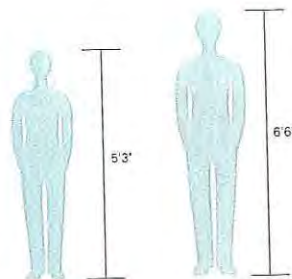

Greater Stability at Higher Speeds Command Geometry lowers the bottom bracket to bring the rider's center of gravity closer to the ground. This improves rider control at higher speeds. You'll discover that the new Quantum is not only better mannered, it can also significantly reduce your time on a century ride or road race.

Broader Fit Range The 2001 Quantum series Command Geometry is now available in sizes 49, 52, 54, 56, 58 and 61cm. These sizes are tailored to Gary's Direct Fit formula (the linear distance between the center of the crank to the handlebar position) to offer the best fit across the size range. Now whether you are 5'3" or 6'6", you can experience the same quick handling and performance that only a Klein provides.

Better Steering Like the Quantum Pro, we have upgraded the Quantum and Quantum Race to include an oversized alloy steer tube headset. The result is stiffer, more responsive steering. Our refined frame designs offer superior command and handling every time you ride a Klein.

Range of Fit	Size	Rider Height
	49cm	5'3" - 5'6"
	52cm	5'5" - 5'8"
	54cm	5'8" - 5'11"
	56cm	5'10" - 6'1"
	58cm	6'0" - 6'3"
	61cm	6'3" - 6'6"

The new Command Geometry offers the Quantum's stiff, comfortable handling in an even wider range of sizes for 2001.