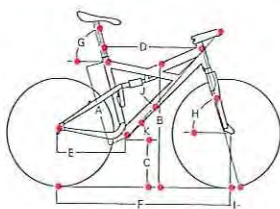

Size	Typical Rider Height	Seat Tube		Top Tube		Bottom Bracket		Effective Top Tube		Chainstay Length (in./cm)	Wheelbase (in./cm)	Fork Rake (in./mm)	Fork Travel (mm)	Seat Tube Angle	Head Tube Angle	Trail (in./cm)
			Center to Top (in./cm)	Top (in./cm)	Standover (in./cm)	Length (in./cm)	Length (in./cm)	Length (in./cm)	Length (in./cm)								
			A	B	C	D	E	F	G	H	I						
Adept Pro Adept Race Adept Comp	S	5'4" - 5'9"	15.6/39.5	27.6/70.1	12.0/30.4	22.6/57.5	16.3/41.5	41.2/104.7	1.5/38	80.0	73.5°	70.8°	3.0/7.7				
	M	5'8" - 5'11"	17.5/44.5	27.9/70.8	12.0/30.4	23.4/59.6	16.3/41.5	41.8/106.3	1.5/38	80.0	73.5°	71.3°	2.9/7.3				
	L	5'9" - 6'2"	19.3/49.0	28.6/72.7	12.0/30.4	24.1/61.2	16.3/41.5	42.5/107.9	1.5/38	80.0	73.5°	71.4°	2.9/7.3				
	XL	6'1" - 6'6"	21.1/53.5	29.5/75.0	12.0/30.4	24.7/62.8	16.3/41.5	43.1/109.6	1.5/38	80.0	73.5°	71.4°	2.9/7.3				
Mantra Carbon	S	5'5" - 5'9"	17.5/44.4	28.6/72.6	12.2/31.0	22.6/57.3	16.4/41.7	41.0/104.2	1.5/38	80.0	73.2°	71.2°	2.9/7.4				
	M	5'7" - 5'11"	17.6/44.8	29.1/73.8	12.4/31.5	23.4/59.4	16.4/41.7	41.8/106.2	1.5/38	80.0	73.2°	71.7°	2.8/7.1				
	L	5'9" - 6'0"	19.3/48.9	30.6/77.8	12.6/31.9	24.0/61.0	16.4/41.7	42.4/107.6	1.5/38	80.0	73.2°	71.8°	2.8/7.0				
	XL	6'1" - 6'4"	21.0/53.3	31.1/79.1	12.7/32.3	24.6/62.6	16.4/41.7	43.1/109.5	1.5/38	80.0	73.2°	71.8°	2.8/7.0				
Adroit Pro FS Adroit Race	XS	5'3" - 5'7"	14.0/35.6	26.3/66.9	11.3/28.7	21.7/55.0	16.4/41.7	39.9/101.4	1.5/38	80.0	73.2°	70.7°	3.0/7.7				
	S	5'6" - 5'9"	15.7/40.0	27.8/70.7	11.6/29.5	22.6/57.4	16.4/41.7	40.8/103.7	1.5/38	80.0	72.8°	70.8°	3.0/7.7				
	M	5'8" - 5'11"	17.5/44.5	29.1/73.9	11.8/30.0	23.4/59.5	16.4/41.7	41.5/105.5	1.5/38	80.0	72.8°	71.3°	2.9/7.4				
	L	5'10" - 6'1"	19.3/48.9	30.5/77.5	11.9/30.3	24.1/61.1	16.4/41.7	42.2/107.2	1.5/38	80.0	72.8°	71.4°	2.9/7.3				
	XL	6'1" - 6'5"	21.0/53.3	32.2/81.8	12.0/30.5	24.7/62.7	16.4/41.7	42.9/109.0	1.5/38	80.0	72.8°	71.4°	2.9/7.3				
Attitude Race Attitude Comp Attitude	XS	5'3" - 5'7"	14.0/35.6	26.3/66.9	11.3/28.7	21.7/55.0	16.4/41.7	39.9/101.4	1.5/38	80.0	73.2°	70.7°	3.0/7.7				
	S	5'6" - 5'10"	15.7/40.0	27.7/70.3	11.5/29.2	22.6/57.3	16.4/41.7	40.7/103.5	1.5/38	80.0	73.2°	71.2°	2.9/7.4				
	M	5'8" - 6'0"	17.5/44.5	28.9/73.5	11.7/29.7	23.4/59.4	16.4/41.7	41.4/105.3	1.5/38	80.0	73.2°	71.7°	2.8/7.1				
	L	5'10" - 6'2"	19.2/48.9	30.4/77.2	11.8/30.0	24.0/61.0	16.4/41.7	42.1/106.9	1.5/38	80.0	73.2°	71.8°	2.8/7.0				
	XL	6'2" - 6'6"	21.0/53.3	32.1/81.5	11.9/30.2	24.6/62.6	16.4/41.7	42.8/108.7	1.5/38	80.0	73.2°	71.8°	2.8/7.0				
Quantum Pro	49cm	5'3" - 5'6"	17.5/44.4	27.2/69.1	10.2/26.0	20.6/52.4	16.3/41.4	38.0/96.4	1.6/41	N/A	74.0°	72.5°	2.5/6.4				
	52cm	5'5" - 5'8"	19.5/49.6	28.9/73.4	10.4/26.3	21.3/54.2	16.3/41.4	38.7/98.3	1.6/41	N/A	74.0°	72.7°	2.5/6.3				
	54cm	5'8" - 5'11"	22.1/56.0	30.9/78.6	10.4/26.5	21.9/55.5	16.3/41.4	39.2/99.6	1.6/41	N/A	74.0°	72.8°	2.4/6.2				
	56cm	5'10" - 6'1"	22.8/58.0	32.3/81.9	10.5/26.7	22.3/56.7	16.3/41.4	39.1/99.3	1.4/35	N/A	74.0°	73.9°	2.4/6.2				
	58cm	6'0" - 6'3"	23.6/60.0	32.6/82.8	10.6/26.9	22.8/57.9	16.3/41.4	39.6/100.6	1.4/35	N/A	74.0°	73.9°	2.4/6.2				
	61cm	6'3" - 6'6"	24.8/63.0	33.8/85.8	10.7/27.2	23.5/59.9	16.3/41.4	40.4/102.5	1.7/43	N/A	74.0°	74.0°	2.1/5.3				
	64cm	6'5" - 6'8"	26.0/66.0	35.1/89.2	10.8/27.5	24.3/61.6	16.3/41.4	41.1/104.4	1.7/43	N/A	74.0°	74.0°	2.1/5.3				
Quantum Race Quantum	49cm	5'3" - 5'5"	17.1/43.4	27.3/69.3	10.2/26.0	20.6/52.4	16.3/41.4	38.0/96.4	1.9/47	N/A	74.0°	72.5°	2.3/5.8				
	52cm	5'5" - 5'8"	19.9/50.4	29.2/74.2	10.4/26.3	21.3/54.2	16.3/41.4	38.7/98.3	1.9/47	N/A	74.0°	72.7°	2.2/5.6				
	54cm	5'8" - 5'11"	22.1/56.0	30.9/78.4	10.4/26.5	21.9/55.5	16.3/41.4	39.2/99.6	1.9/47	N/A	74.0°	72.8°	2.2/5.6				
	56cm	5'10" - 6'1"	22.8/58.0	31.7/80.5	10.5/26.7	22.3/56.7	16.3/41.4	39.1/99.3	1.7/43	N/A	74.0°	73.9°	2.1/5.3				
	58cm	6'0" - 6'3"	23.6/60.0	32.5/82.7	10.6/26.9	22.8/57.9	16.3/41.4	39.6/100.6	1.7/43	N/A	74.0°	73.9°	2.1/5.3				
	61cm	6'3" - 6'6"	24.8/63.0	33.8/85.8	10.7/27.2	23.5/59.9	16.3/41.4	40.4/102.5	1.7/43	N/A	74.0°	74.0°	2.1/5.3				
	64cm	6'5" - 6'8"	26.0/66.0	35.1/89.2	10.8/27.5	24.3/61.6	16.3/41.4	41.1/104.4	1.7/43	N/A	74.0°	74.0°	2.1/5.3				

Adept Series frame Line drawings correspond to chart dimensions.