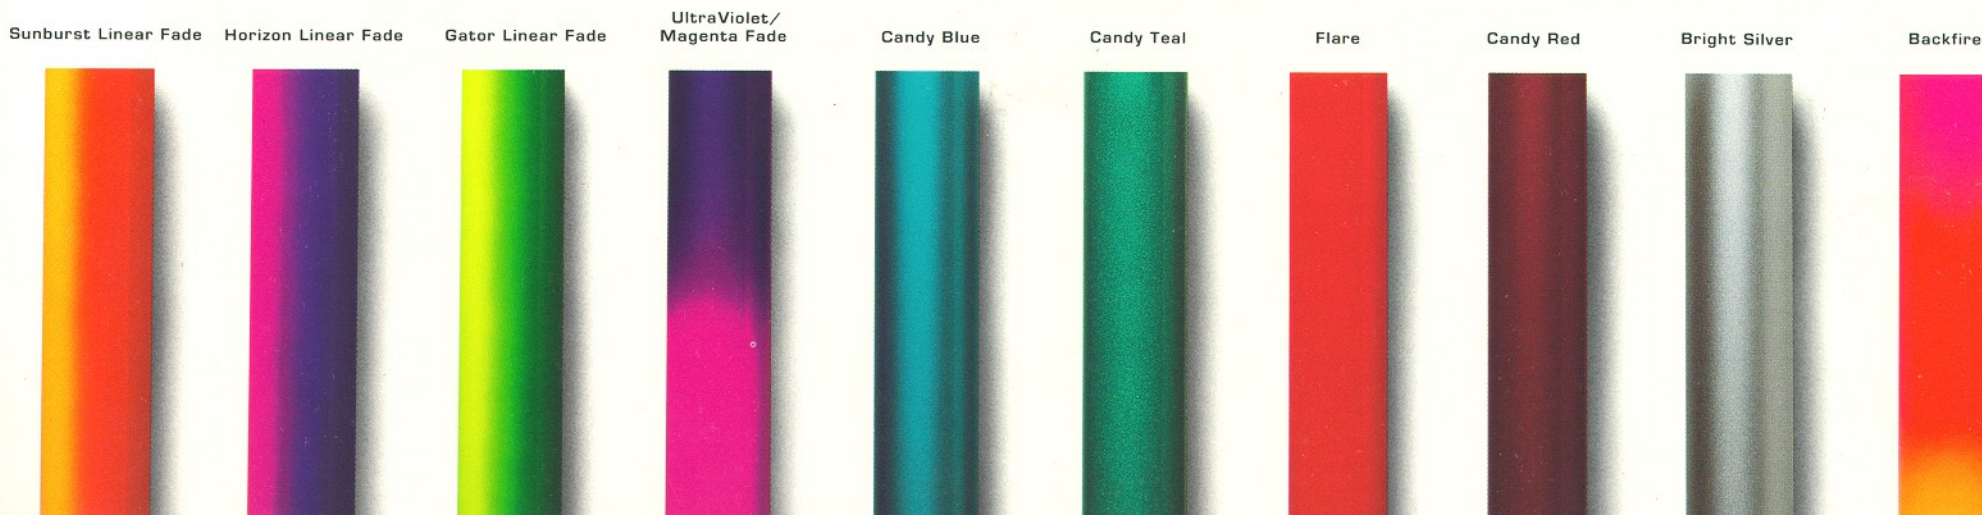

NEW COLORS FOR '92

Klein bicycles will come in these standard colors:

- Adroit in Gator Linear Fade
- Attitude in Horizon Linear Fade
- Adept in Candy Blue
- Rascal in UltraViolet/Magenta Fade
- Pinnacle in Bright Silver
- Quantum in Flare
- Kirsten in Candy Red
- Performance in Candy Teal

Backfire, and Sunburst, a linear fade using the Backfire colors, are also standard colors.

Any Klein bicycle can be special-ordered in the other standard colors, except Gator Linear Fade, which is available *only* on Adroit.

If you're buying an Adept, Pinnacle, Quantum, Kirsten or Performance, which come in a single color, you may choose any other single color with no additional charge. But you will pay more if you special order a two-color fade or 3-color linear fade.