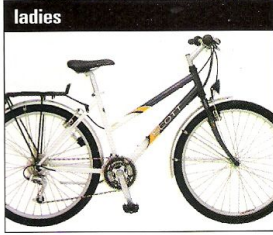

1 9 9 9 A D V E N T U R E

ladies

model	rockwood	apache	timber
frame	Oversize MTB Hi-Ten tubing w/ 4130 Cr-Mo S/tube	Oversize MTB Hi-Ten tubing w/ 4130 Cr-Mo S/tube	Oversize MTB Hi-Ten tubing w/ 4130 Cr-Mo S/tube
fork	A-Prebic AM-A3127 1-1/8"	A-Prebic AM-A3127 1-1/8"	A-Prebic AM-A3127 1-1/8"
headset	TH B-52-S 1-1/8"	TH B-52-S 1-1/8"	TH B-52-S 1-1/8"
der: rear	Shimano Acera	Shimano Altus	Shimano TY-40
der: front	Shimano Altus	Shimano Altus	Shimano TY-32-A
shifters	Shimano Acera EZ-Tire w/gear indicator	Shimano Altus EZ-Tire w/gear indicator	Shimano TY-40 Revo shifter w/gear indicator
brakelevers	Shimano Acera	Shimano Altus	Lee-Chi SCT-66
brakes	Lee-Chi TX-86 V-Brakes	Lee-Chi TX-86 V-Brakes	Lee-Chi TX-86 V-Brakes
crankset	Shimano Acera 24x34x42 T	Shimano Altus 24x34x42 T	Shimano TY-Series 28x36x48 T
bb-set	Shimano BB-LP27	CH-46	CH-46
handlebar	Alico YCS-110PP 560 mm	Alico YCS-110PP 560 mm	Alico YCS-110PP 560 mm
h-stem	HL MTS-255-5 D.B-Clamp 1-1/8" / 15° rise	HL MTS-255-5 D.B-Clamp 1-1/8" / 15° rise	HL MTS-255-5 D.B-Clamp 1-1/8" / 15° rise
pedals	LU-895	LU-895	LU-895
seatpost	SP-242	SP-242	SP-242
seat	Scott Sport	Scott Sport	Scott Adventure
hub: rear	Shimano FH-RM40 36 H	FM-31 w/Steel QR 36 H	FM-31 Steel QR 36 H
hub: front	FM-31 w/Steel QR 36 H	FM-31 w/Steel QR 36 H	FM-31 Steel QR 36 H
cassette	Shimano CS-HG30-1 11-28 T	Shimano MF-HG37 14-28 T	Shimano MF-HG40-7 14-32 T
rims	AL-AP-18 Alloy silver	AL-AP-18 Alloy silver	AL-AP-18 Alloy silver
spokes	14 G UCP	14 G UCP	14 G UCP
tires	CST 1230 & 1232 26 x 1.95	CST 1230 & 1232 26 x 1.95	CST 1230 & 1232 26 x 1.95

G E O M E T R Y