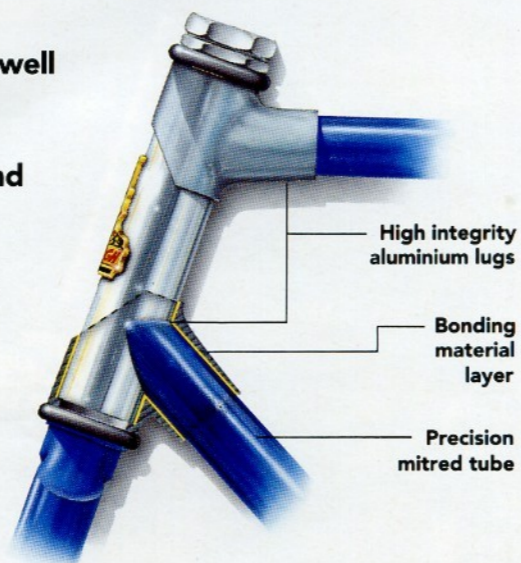

DYNA-TECH

The expert witnesses have had their say, and it's all favourable. Our own Team Raleigh – who will badmouth inefficiencies with the best of them – have given them the thumbs up. The biking journalists who have hit the saddle were unstinting in their praise. Now it's your turn!

But first, look at the evidence.

At the heart of every Raleigh Dyna-Tech MTB is a high grade Chrome Molybdenum and Manganese Molybdenum tubular frame. We use Cro Mo/

Mang Mo because of its superb and well documented strength-to-weight ratio and responsive feel. It is not prone to fatigue failure like aluminium tubing. Nor does it have the catastrophic failure mode of

some resin fibre composites. We avoid brazing or welding as this reduces the metal's strength by up to 20% at the frame's most critical point - the joints.