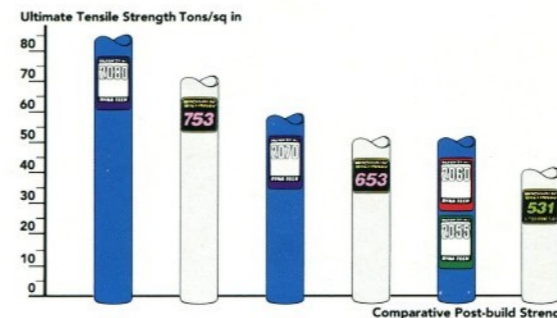

DYNA-TECH

Instead, we prefer to use an aerospace bonding technique which at least doubles the life of the

frame. Then, one man hand assembles each bike and even slips a photograph of himself into the box with his labour of love.

Our prime exhibit is on trial at participating Raleigh Dyna-Tech dealers for you to give a rigorous cross examination. You'll be most gratified to notice