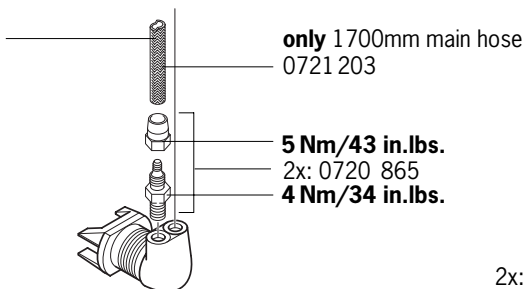

15. spare parts 2004/max. tightening torques

Evolution Adaptor black: 0720 445
Evolution Adaptor silver: 0721 157

Brake Booster Standard

- Race-line yellow 0721 532
- black 0721 534
- silver 0721 530
- CNC silver 0721 159

braided hose
for 2 brakes/
0720 846

RAT-Booster
(for Manitou forks
with Reverse Arch
Technology)
1x: 0721 654
black

2x: 0721 536
4 Nm/34 in.lbs.