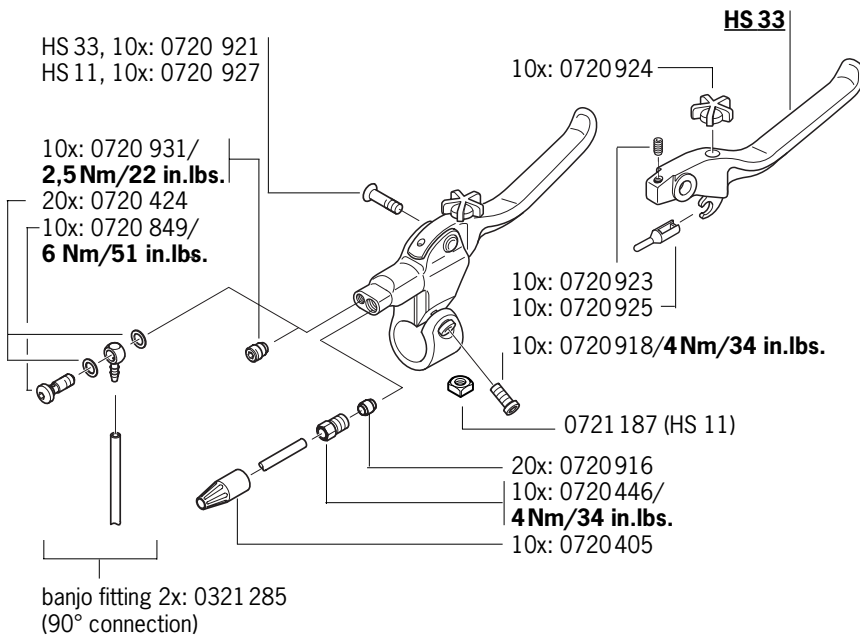

15. spare parts 2004/max. tightening torques

Evolution Adaptor black: 0720 445
Evolution Adaptor silver: 0721 157

Brake Booster Standard

- Race-line yellow 0721 532
- black 0721 534
- silver 0721 530
- CNC silver 0721 159

braided hose
for 2 brakes/
0720 846

RAT-Booster
(for Manitou forks
with Reverse Arch
Technology)
1x: 0721 654
black

2x: 0721 536
4 Nm/34 in.lbs.