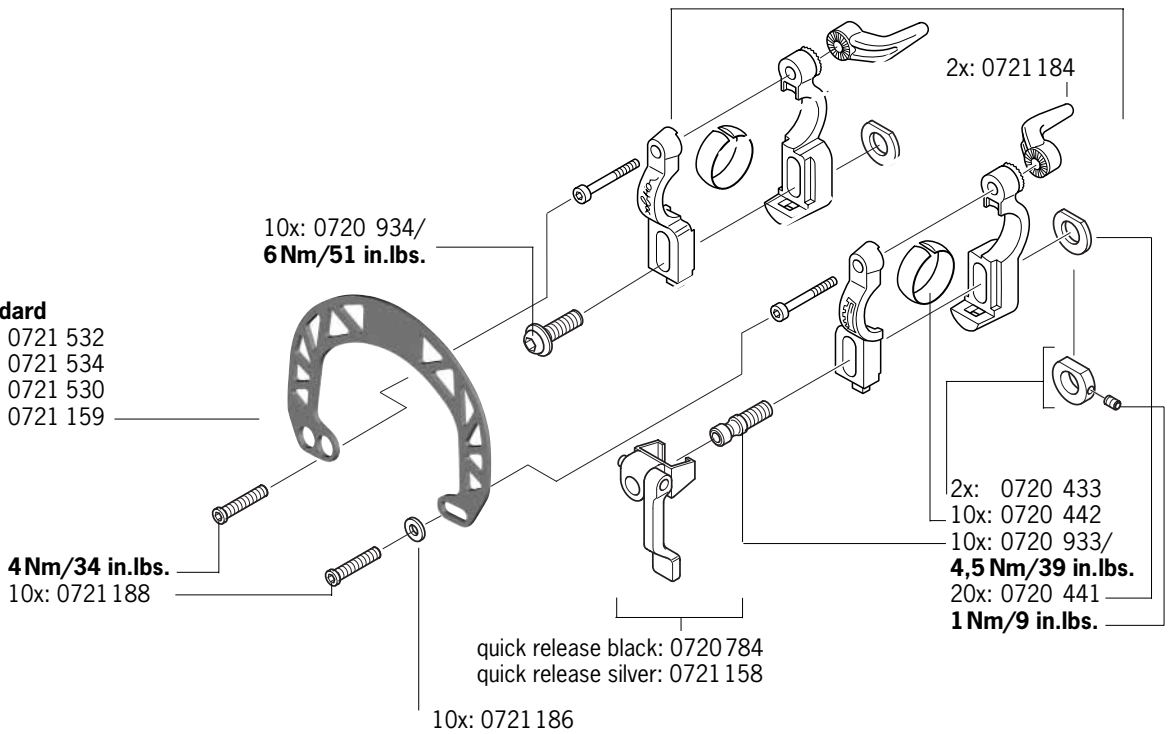

15. spare parts 2004/max. tightening torques

Evolution Adaptor black: 0720 445
Evolution Adaptor silver: 0721 157

Brake Booster Standard

- Race-line yellow 0721 532
- black 0721 534
- silver 0721 530
- CNC silver 0721 159

braided hose
for 2 brakes/
0720 846

RAT-Booster
(for Manitou forks
with Reverse Arch
Technology)
1x: 0721 654
black

2x: 0721 536
4 Nm/34 in.lbs.