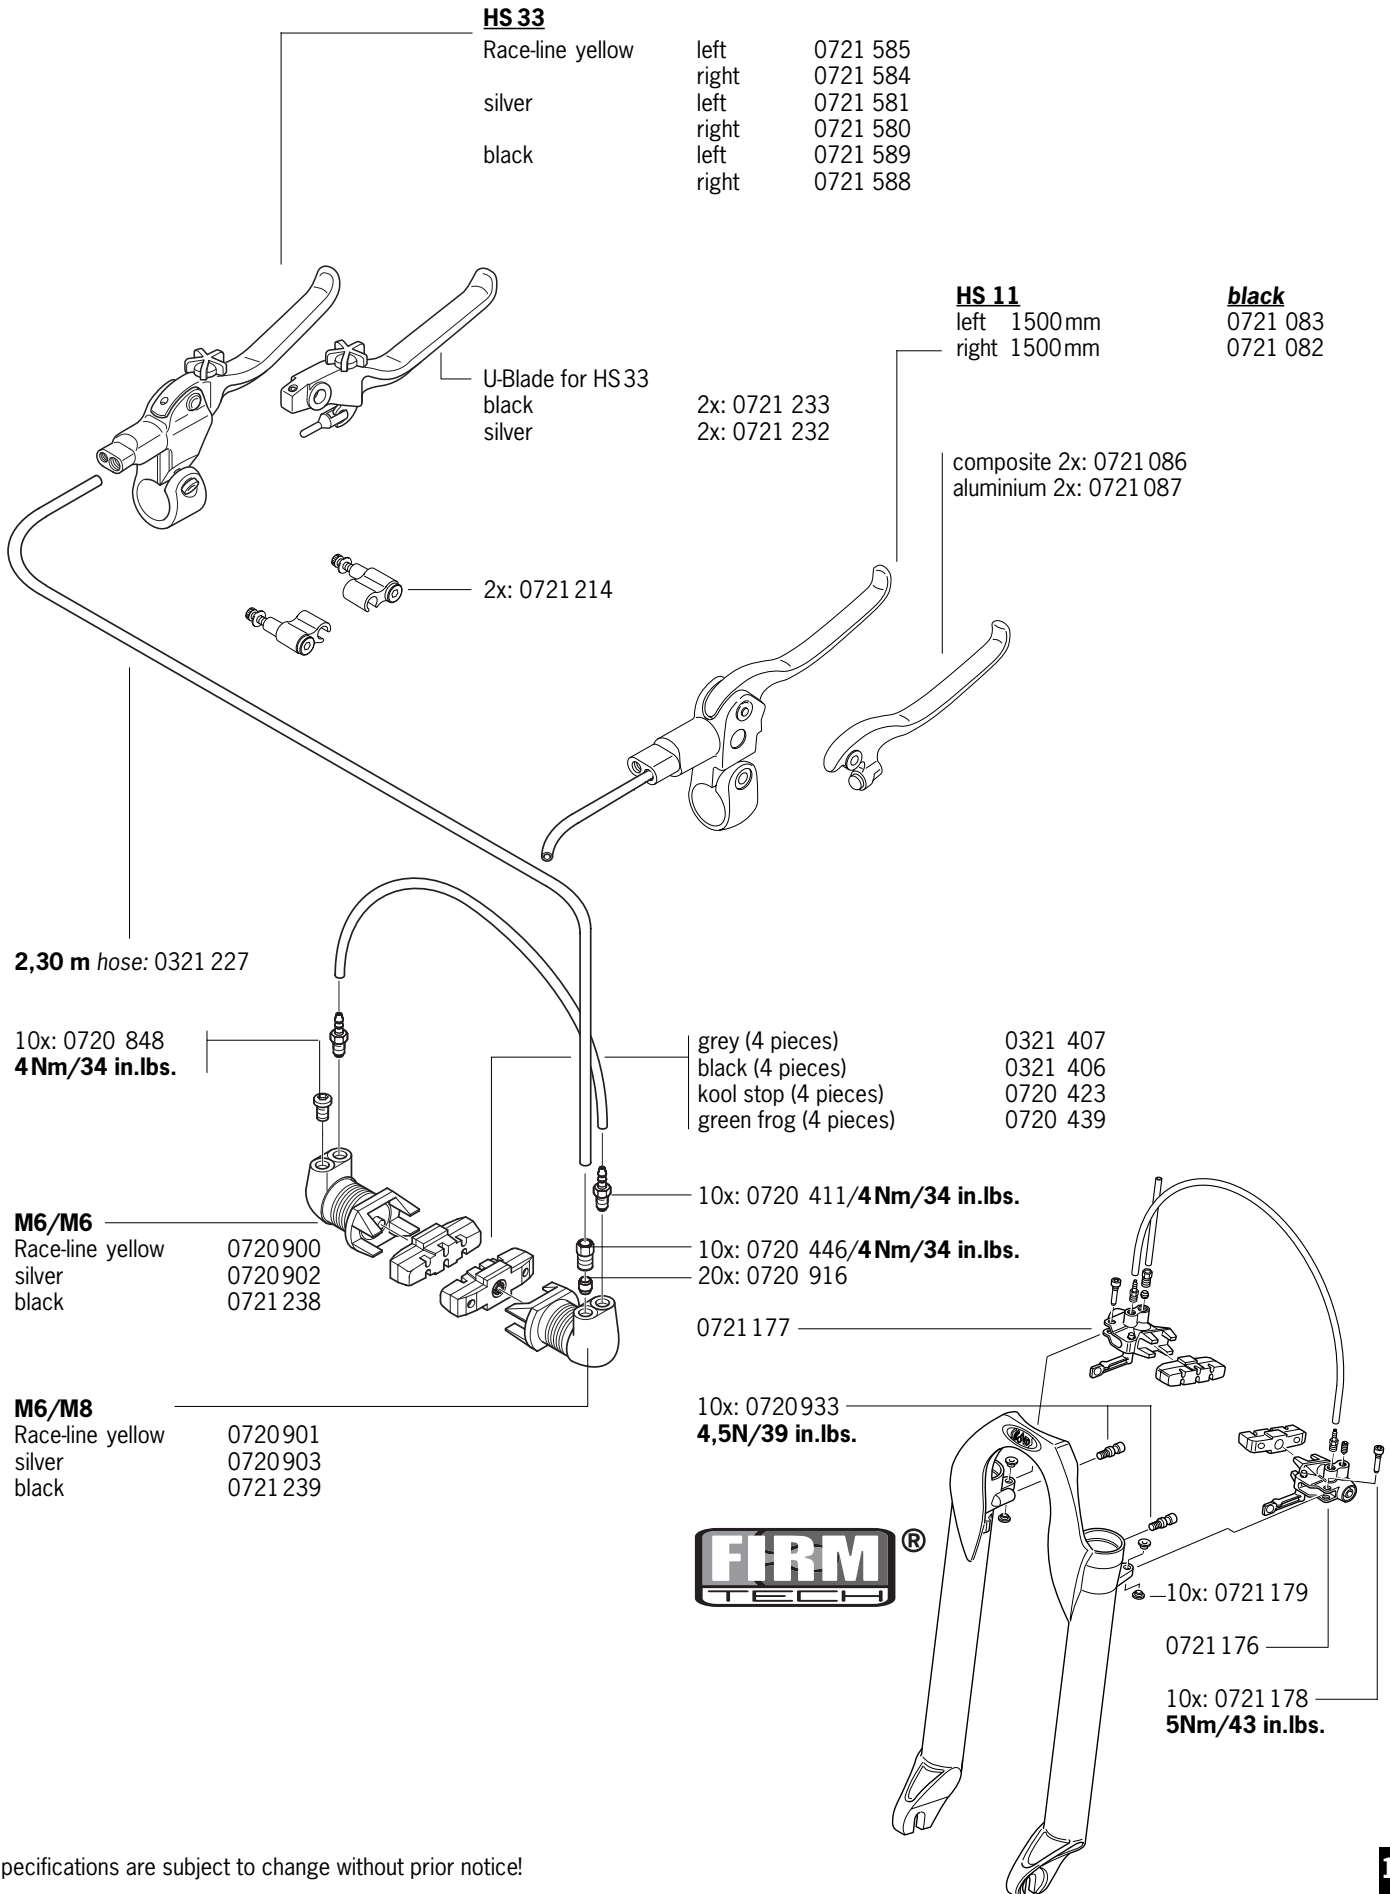

15. spare parts 2004/max. tightening torques

Evolution Adaptor black: 0720 445
Evolution Adaptor silver: 0721 157

Brake Booster Standard

- Race-line yellow 0721 532
- black 0721 534
- silver 0721 530
- CNC silver 0721 159

braided hose
for 2 brakes/
0720 846

RAT-Booster
(for Manitou forks
with Reverse Arch
Technology)
1x: 0721 654
black

2x: 0721 536
4 Nm/34 in.lbs.