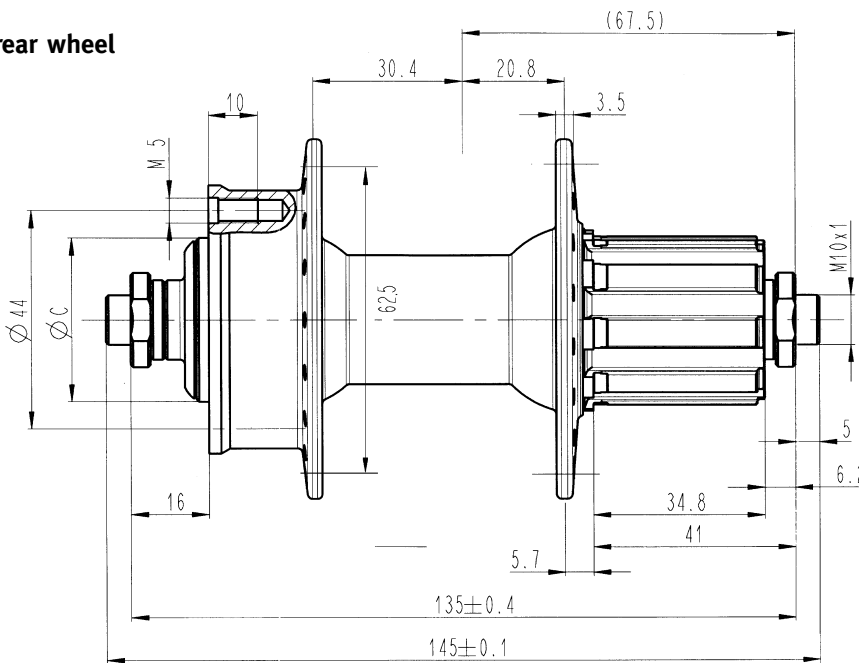

rear wheel

rear wheel
holes
finish

logo

rear wheel
holes
finish

logo