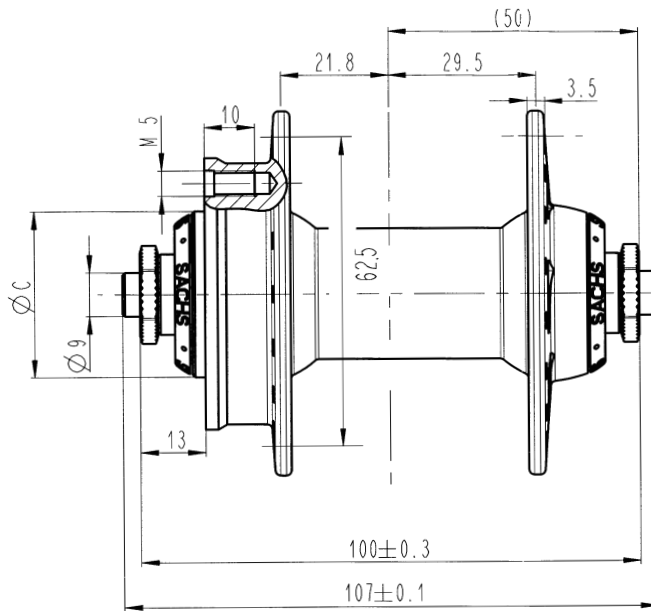

## front wheel

front wheel  
holes  
finish

logo

front wheel  
holes  
finish

logo

MAGURA Bike Parts  
GmbH & Co.  
Heinrich Kahn Straße 24  
D-89150 Laichingen  
phone ++49-(0)7333/9626-0  
fax ++49-(0)7333/9626-17  
info@magura-bikeparts.de